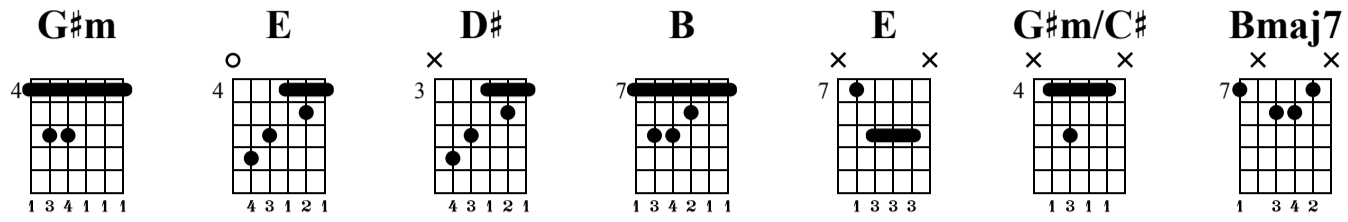

OWN YOURSELF

Naâman
Beyond

Steel Guitar
Standard tuning
♩ = 87

Verse

sng.

1 2

U- pon your

G#m E D#

s.guit.

TAB

4 6 6 6 4 6 7 6 6 6 5 3 5 6

3 4

face I can see your smile But in- side it's a mess may- be the

G#m E D#

TAB

4 6 6 6 4 6 7 6 4 5 7 5 6 5 5 5